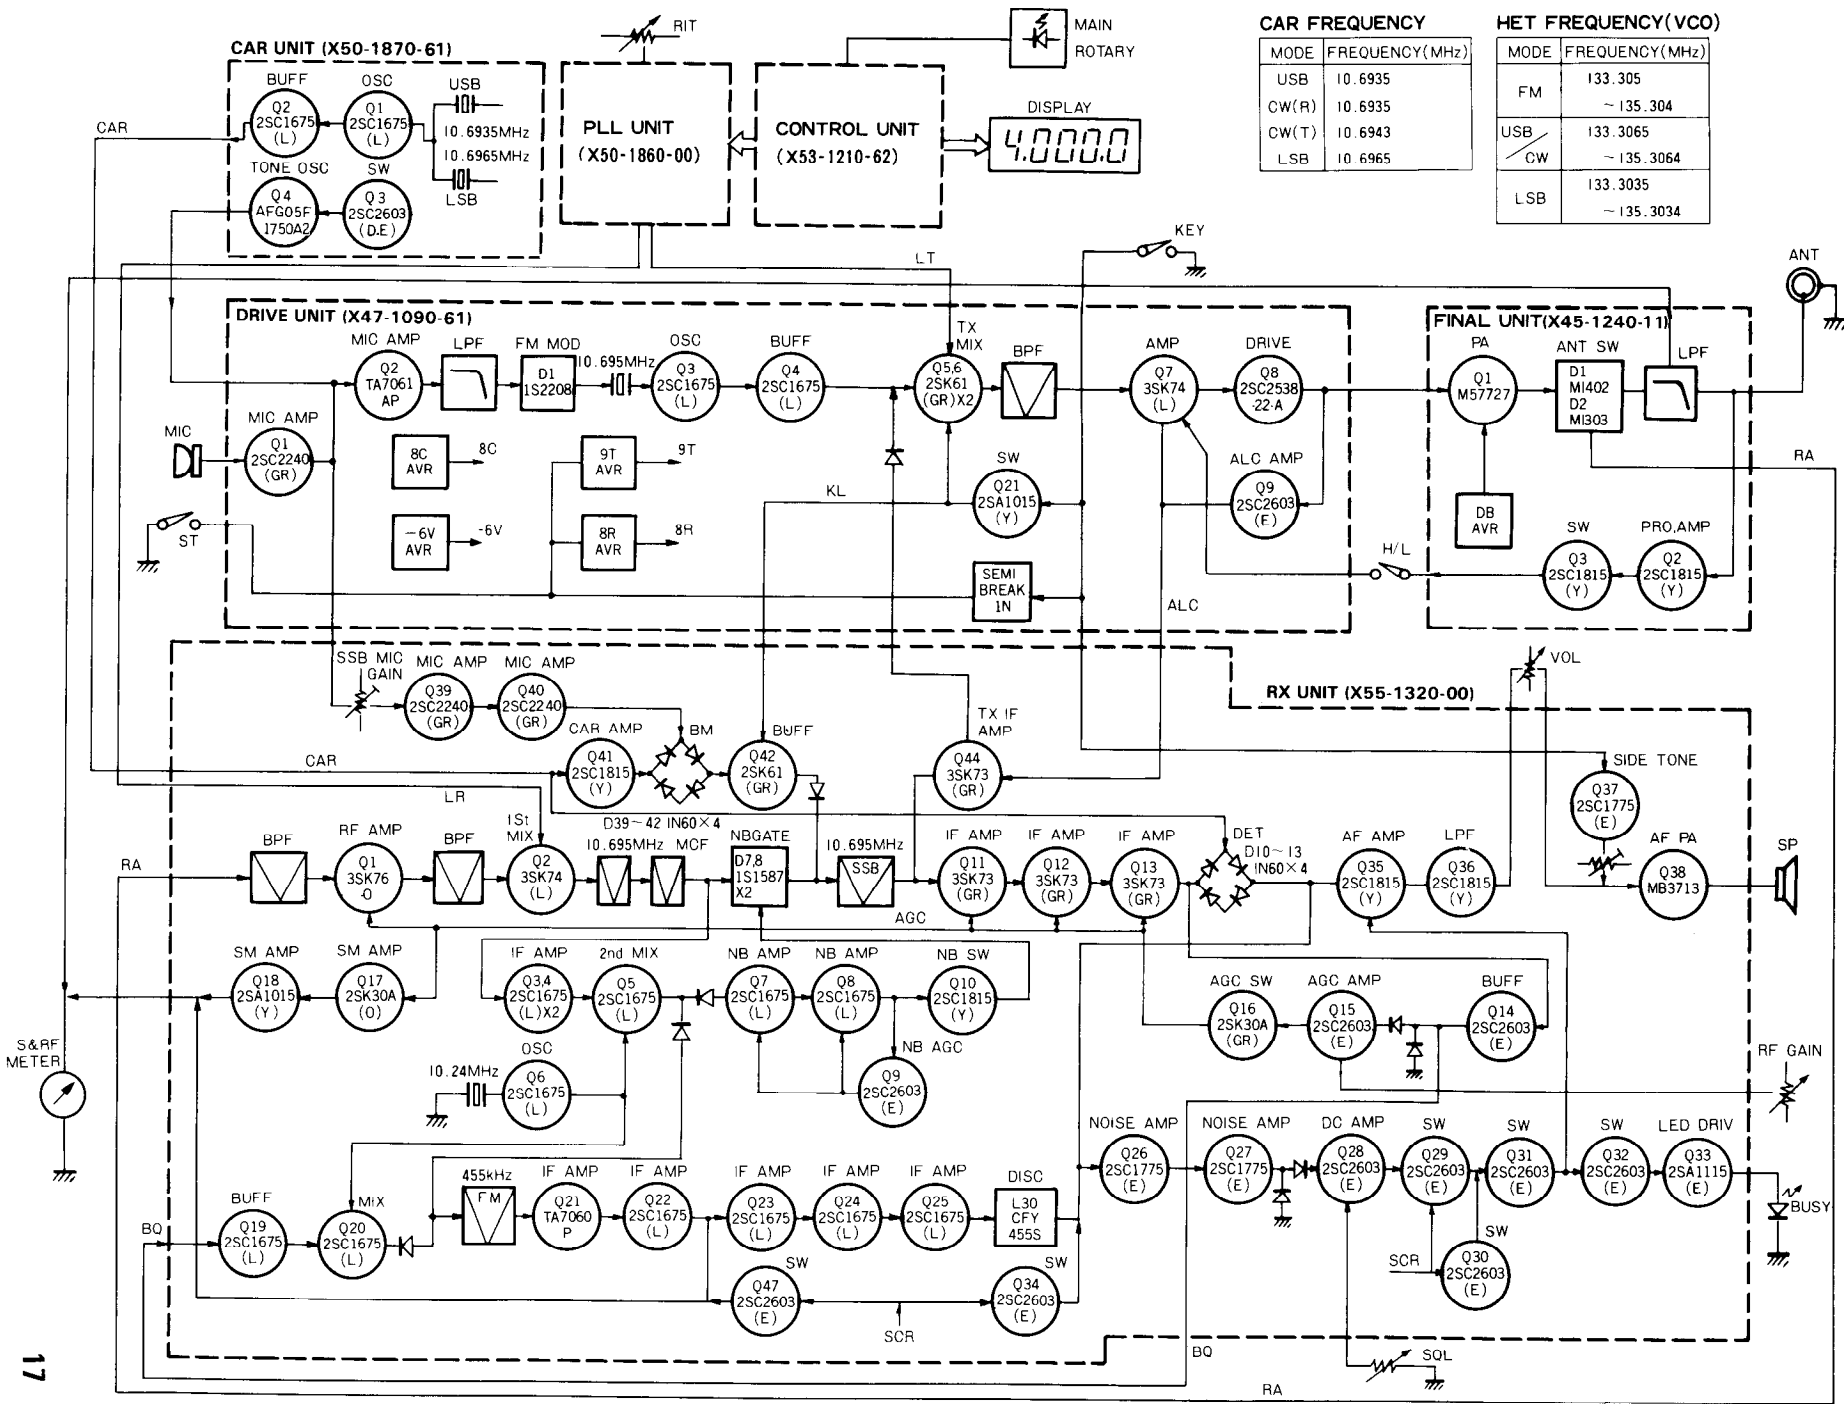

BLOCK DIAGRAM

CAR FREQUENCY

MODE	FREQUENCY(MHz)
USB	10.6935
CW(R)	10.6935
CW(T)	10.6943
LSB	10.6965

HET FREQUENCY(VCO)

MODE	FREQUENCY(MHz)
FM	133.305 ~ 135.304
USB	133.3065 ~ 135.3064
LSB	133.3035 ~ 135.3034

BLOCK DIAGRAM

TR-9130 SCHEMATIC DIA

SCHEMATIC DIAGRAM