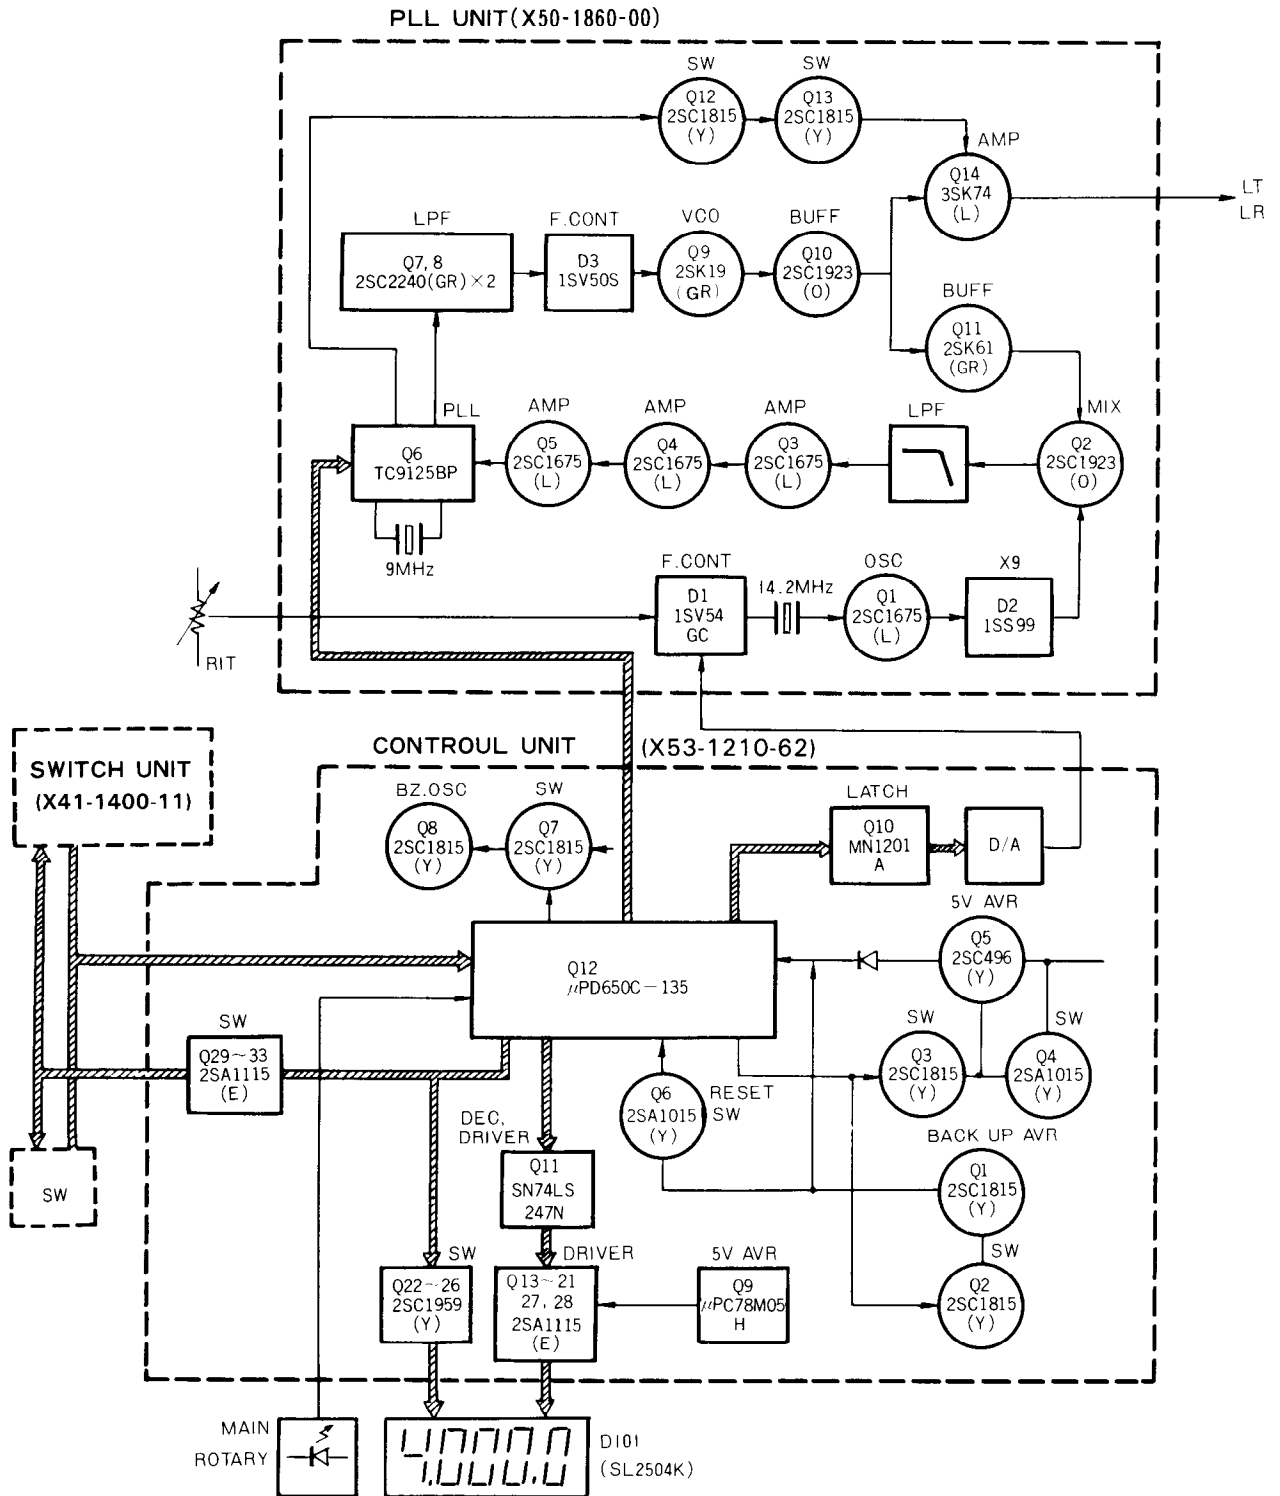

BLOCK DIAGRAM

CAR FREQUENCY

MODE	FREQUENCY(MHz)
USB	10.6935
CW(R)	10.6935
CW(T)	10.6943
LSB	10.6965

HET FREQUENCY(VCO)

MODE	FREQUENCY(MHz)
FM	133.305 ~ 135.304
USB	133.3065 ~ 135.3064
LSB	133.3035 ~ 135.3034

BLOCK DIAGRAM

TR-9130 SCHEMATIC DIA

SCHEMATIC DIAGRAM